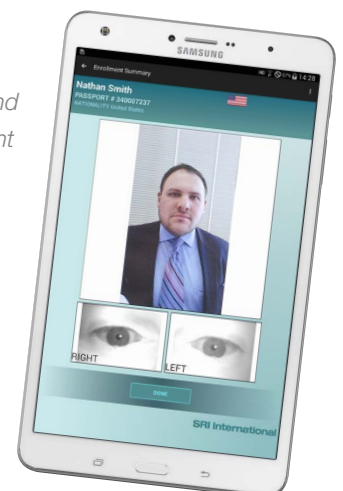

New Opportunities

Princeton Identity is seeking initial adopters of the new product for various security and identity management applications. Contact us to discuss how a biometric-embedded tablet integrated into your workflow could improve operations.

*Convenient iris biometrics
meets mobile computing*

*Tablet showing face and
iris biometric enrollment*

ASIS 15
accolades
Security's Best Winner